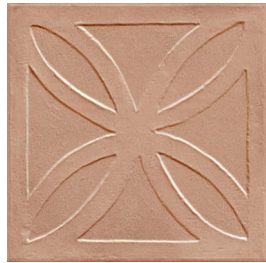

Using 'Layer Tech', the tile's surface is multi-textured with a 3D effect, synchronising texture with the printed graphic. The geometric star pattern embodies the traditions of Victorian design with a modern edge.

709200
BELLINGHAM

PAIR WITH

696270
ADALENE COGNAC

TILES: BELLINGHAM
TRIM: FOUNDRY RAW
GROUT: BROOKLYN GREY

TILES: ISTRIAN WHITE & CHARCOAL
GROUT: ANTIQUE WHITE

ISTRIAN

This concrete effect tile with a textured clay finish adds a rustic charm to any interior. Its rectified edges mean that you can mix and match the colours to create different designs, like on trend checkerboard.

755475
WHITE

755477
CHARCOAL

PAIR WITH

696268
PRINCIPLE AMBER

COTTO

This terracotta effect tile embraces natural beauty with its earthy orange shading and organically textured surface. You can achieve the beautiful aesthetic of terracotta without the associated maintenance.

752609
DECOR

PAIR WITH

756320
KANVAS SAGE

TILES: COTTO DECOR
GROUT: CEMENT

TILES: ASTORIA BEIGE & MAS RED
TRIM: COMPLEMENTS BRUSHED BRASS
GROUT: PRALINE

ASTORIA

Reminiscent of classic Italian terrazzo design, this tile's decorative tonal flecking and matt finish offer a refined, contemporary take on abstract terrazzo. Its rectified edges mean a narrower grout joint can be used offering a more seamless pattern.